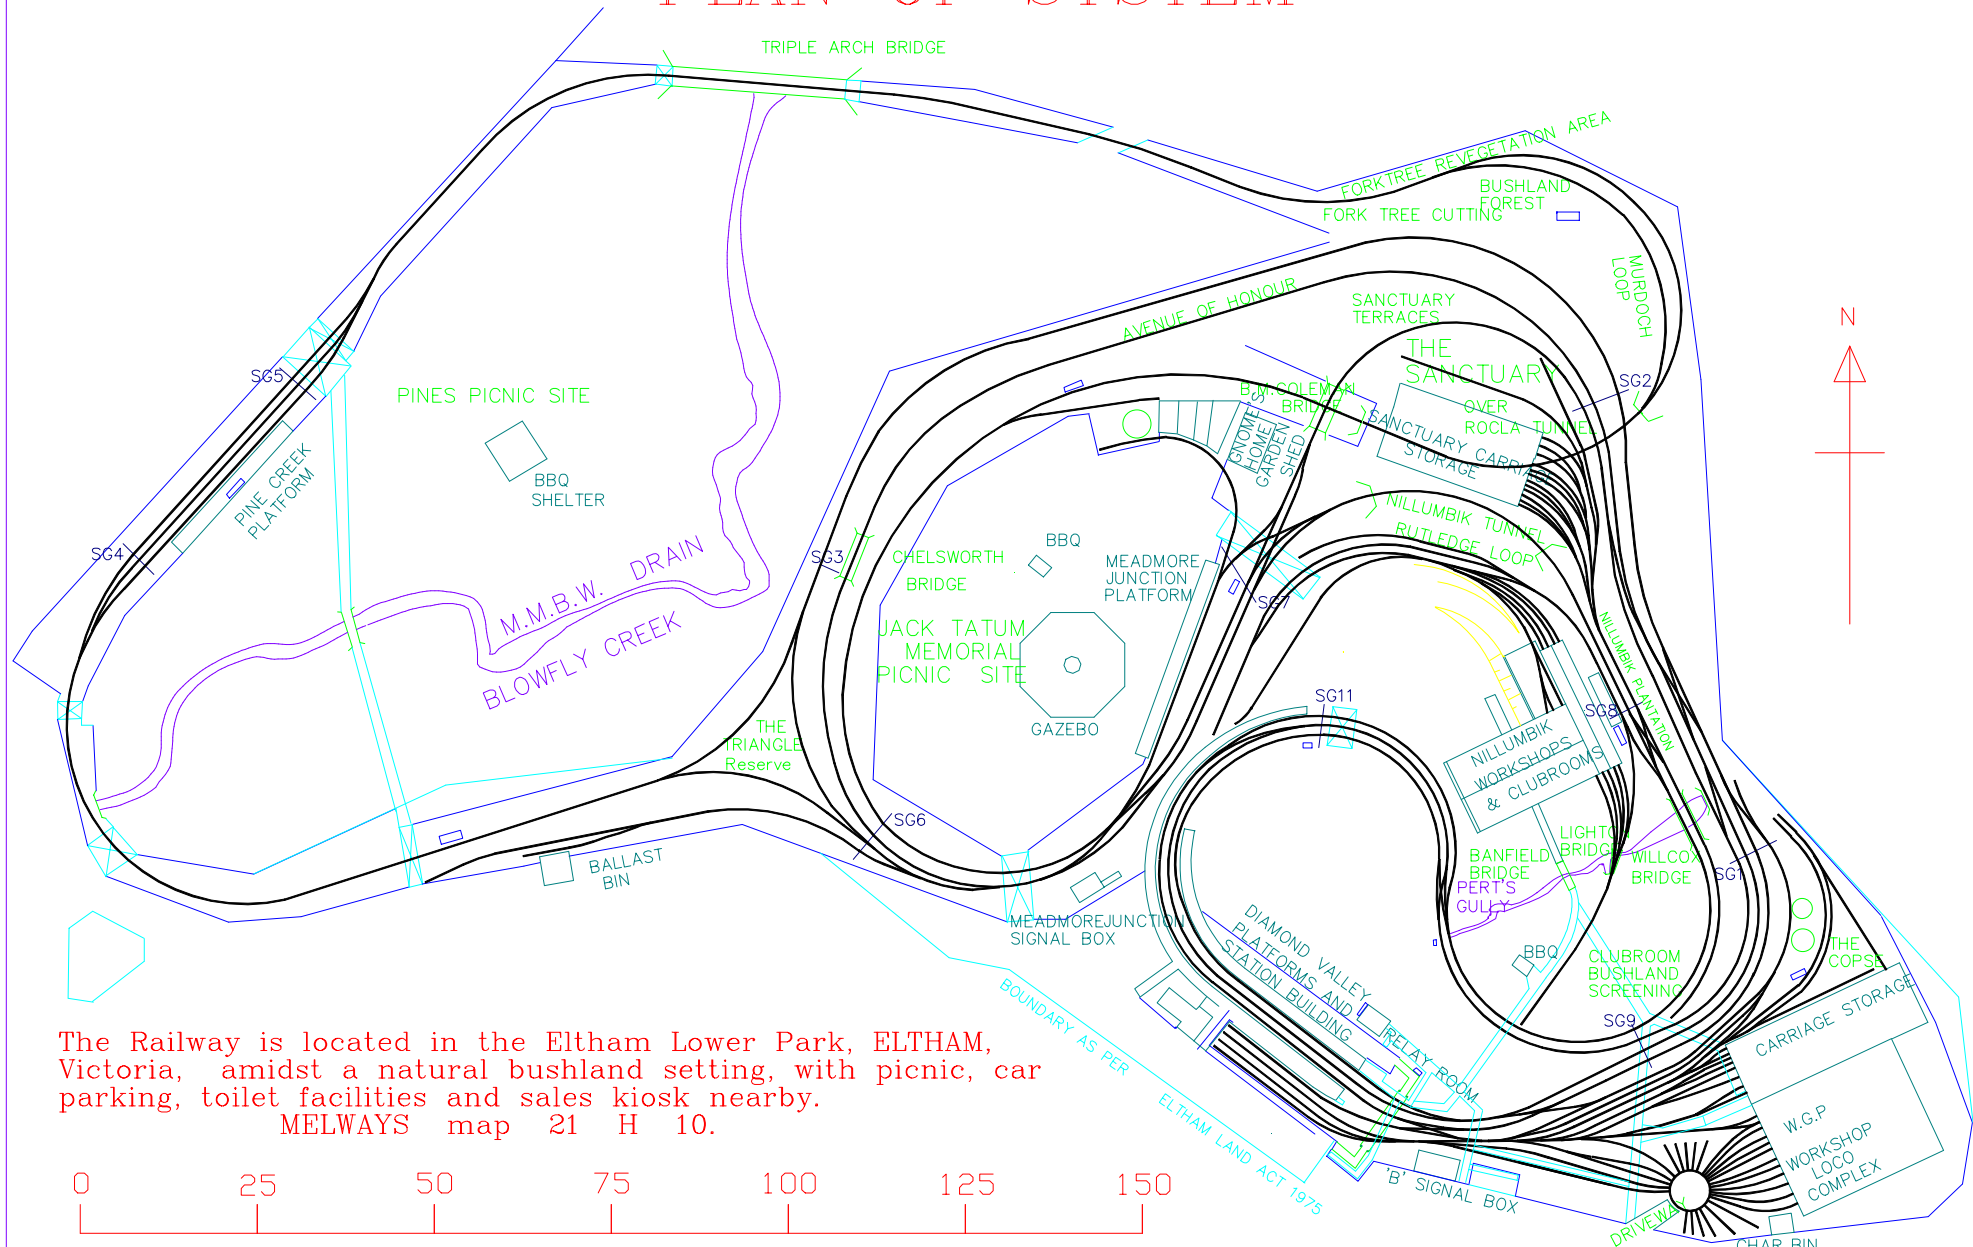

DIAMOND VALLEY RAILWAY Inc PLAN OF SYSTEM

The Railway is located in the Eltham Lower Park, ELTHAM, Victoria, amidst a natural bushland setting, with picnic, car parking, toilet facilities and sales kiosk nearby.

MELWAYS map 21 H 10.